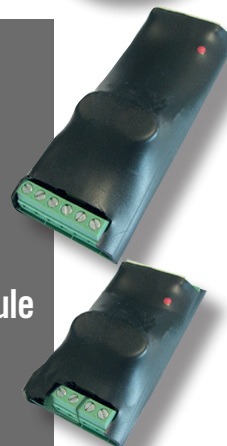

99.746 Mains or battery powered relay module

- Mains or battery powered relay module (12V), with just **ONE** relay
- Connection cable art. **99.699**