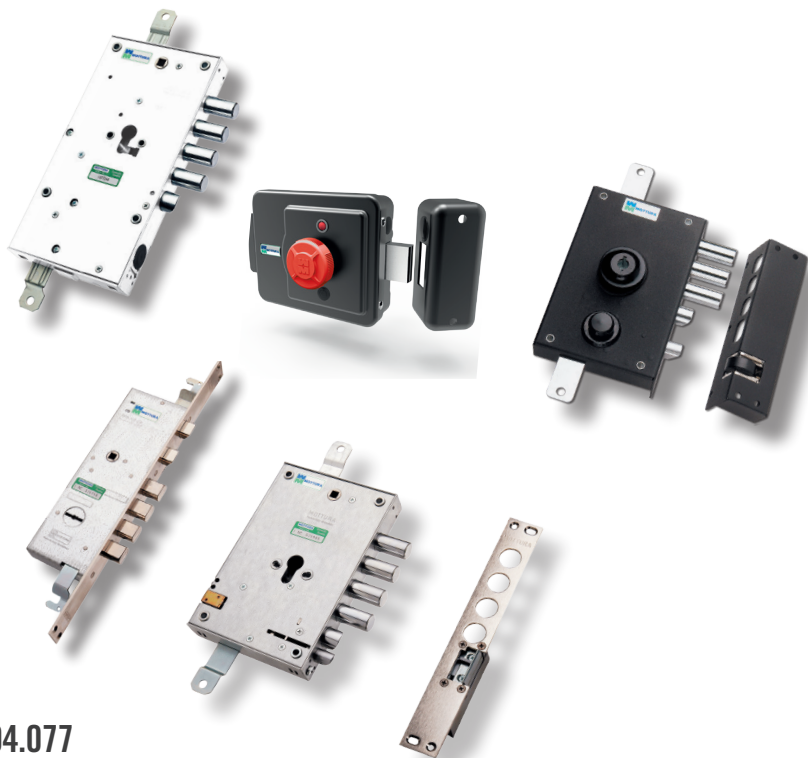

- Mains powered relay module (12/24V ac/dc), with **2 relays**: one for the lock, the other to be connected to another device
- Connection cable art. **99.699**

99.746 Mains or battery powered relay module

- Mains or battery powered relay module (12V), with just **ONE** relay
- Connection cable art. **99.699**

XTRACK, XDIGIT AND 99.686 KEYBOARD can be combined to electronic motorized locks, electric locks and strikes, either developed by Mottura or other brands on the market, through the **RELAY MODULE art. 99.724 or 99.746 and connection cable 99.699**, assuring the highest level of digital security and signal encryption. If you are using **XMODE electronic and motorized lock**, the same peripherals can be connected directly to the lock, keeping a high level of security.

Direct connection

49 SERIES - XMODE

Through relay module art. 99.724 or 99.746

99.724
99.746

- XT SERIES - XNOVA
- XDRIN SERIES
- 30E... SERIES
- 72.14ELE SERIES
- 85.37ELE SERIES
- ELECTRIC STRIKES 94.077

Any other types of locks on the market

- Electric locks for gates
- Electro-mechanic and electronic locks for armoured doors
- Security locks featured with remote access control

99.734

Bluetooth device and app (iOS and Android)